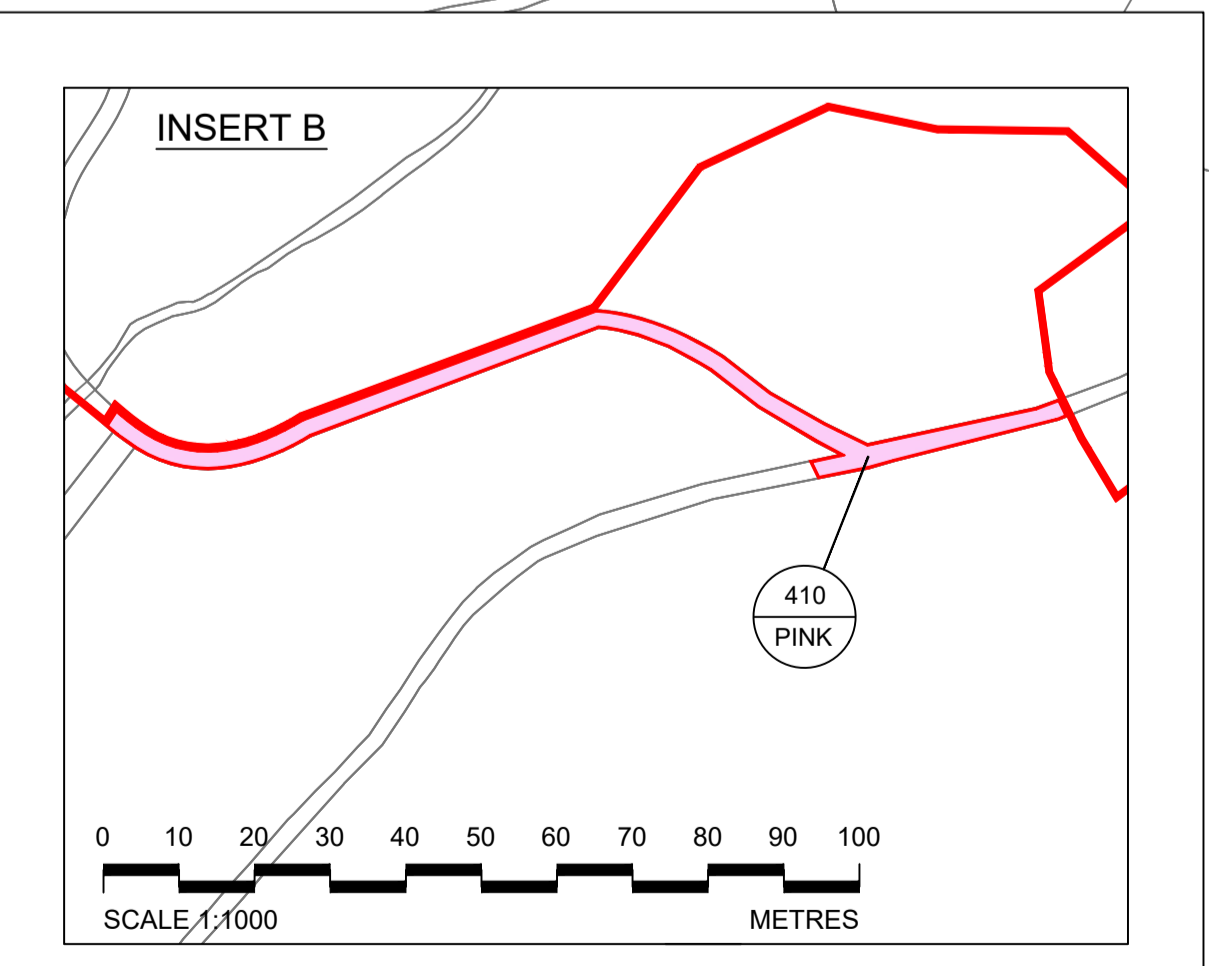

Dale of Newtonmore Golf Course

River Spey

Nuide

Alit Eoghainn

KEY
PINK LAND TO BE ACQUIRED
BLUE SERVITUDE RIGHT TO BE ACQUIRED