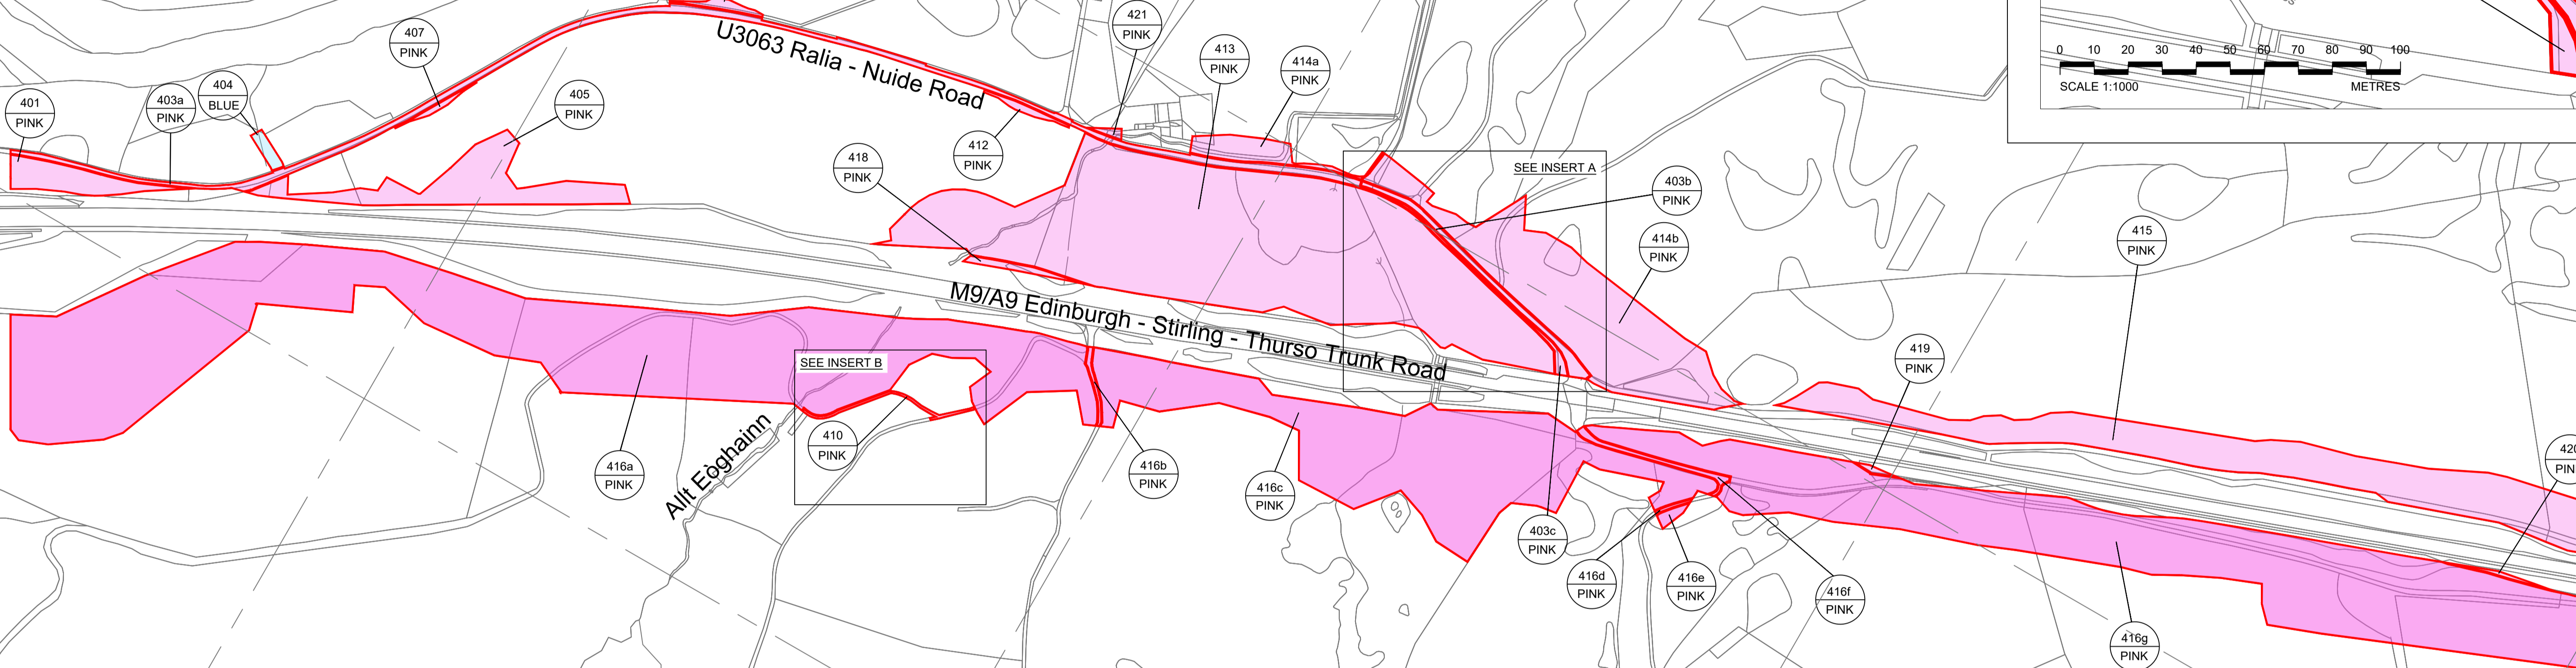

Dale of Newtonmore Golf Course

River Spey

Nuide

Alit Eoghainn

KEY
PINK LAND TO BE ACQUIRED
BLUE SERVITUDE RIGHT TO BE ACQUIRED