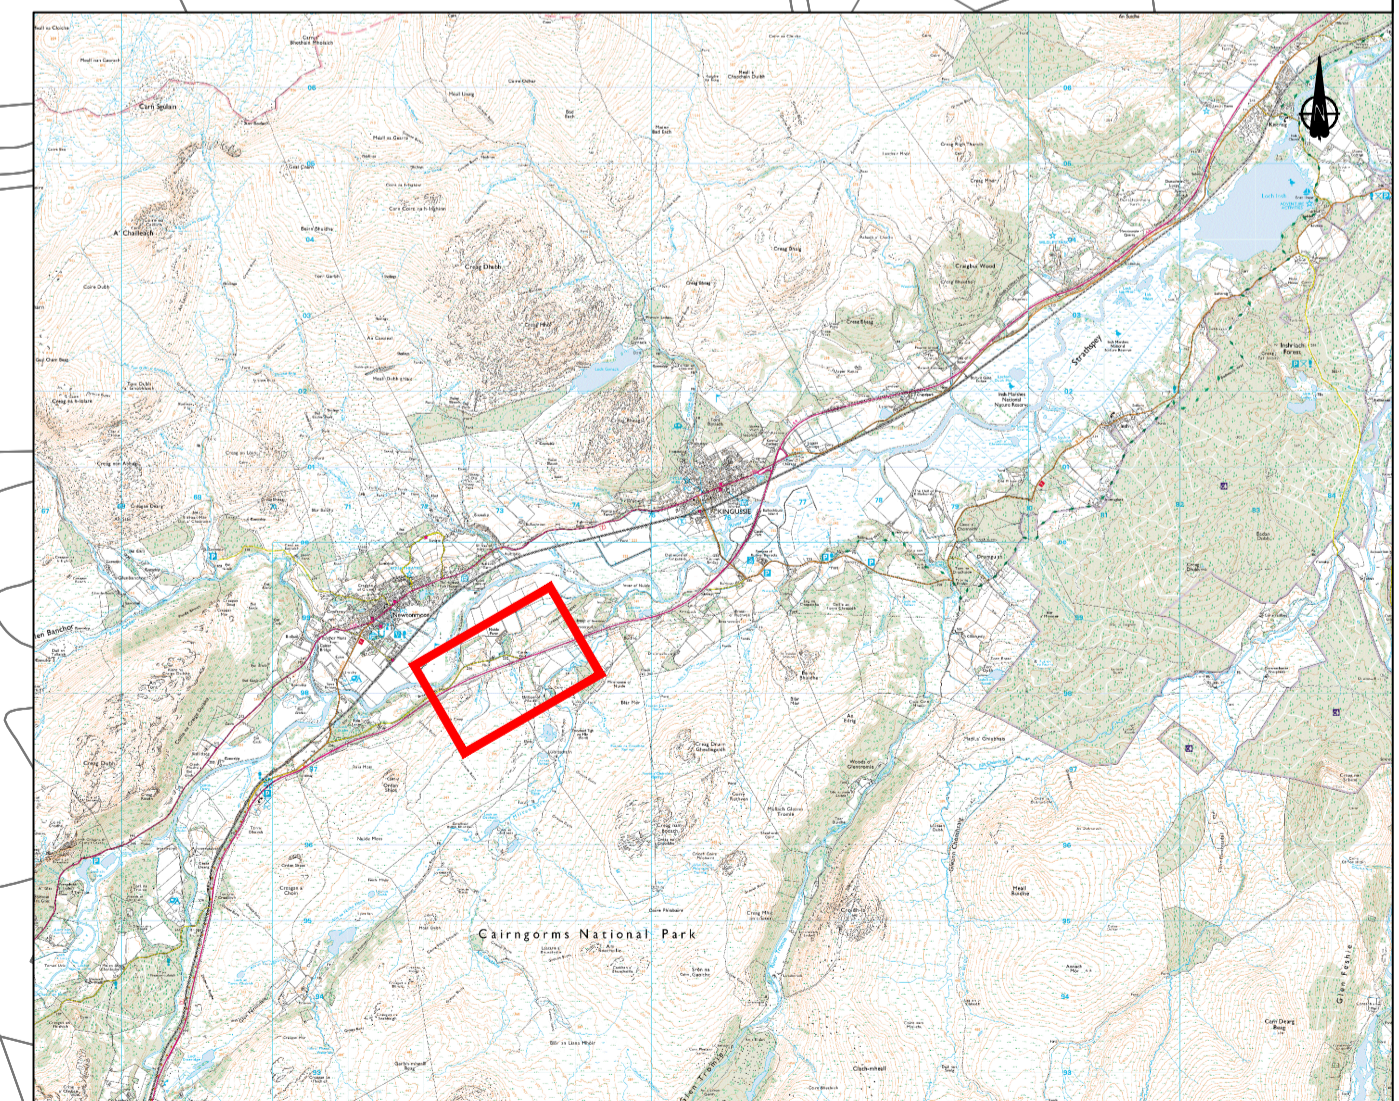

Dale of Newtonmore Golf Course

River Spey

Nuide

Alit Eoghainn

KEY
PINK LAND TO BE ACQUIRED
BLUE SERVITUDE RIGHT TO BE ACQUIRED