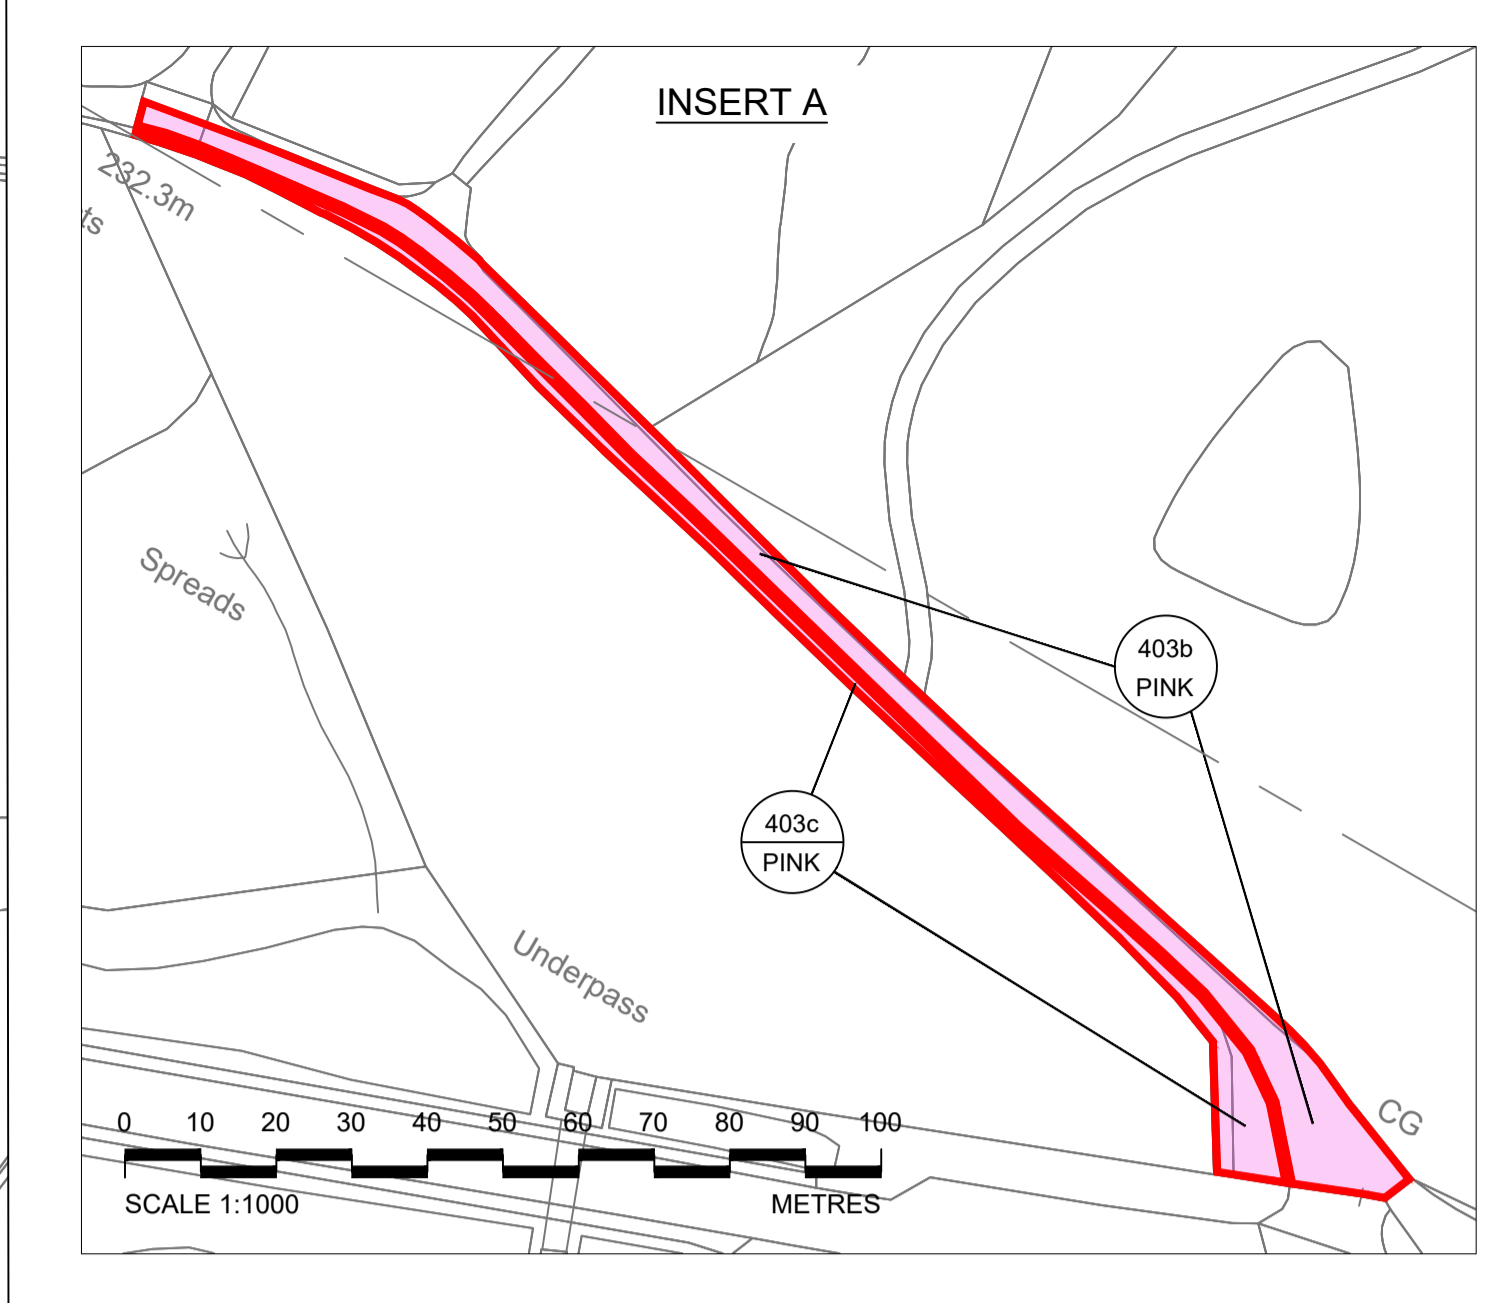

Dale of Newtonmore Golf Course

River Spey

Nuide

Alit Eoghainn

KEY
PINK LAND TO BE ACQUIRED
BLUE SERVITUDE RIGHT TO BE ACQUIRED