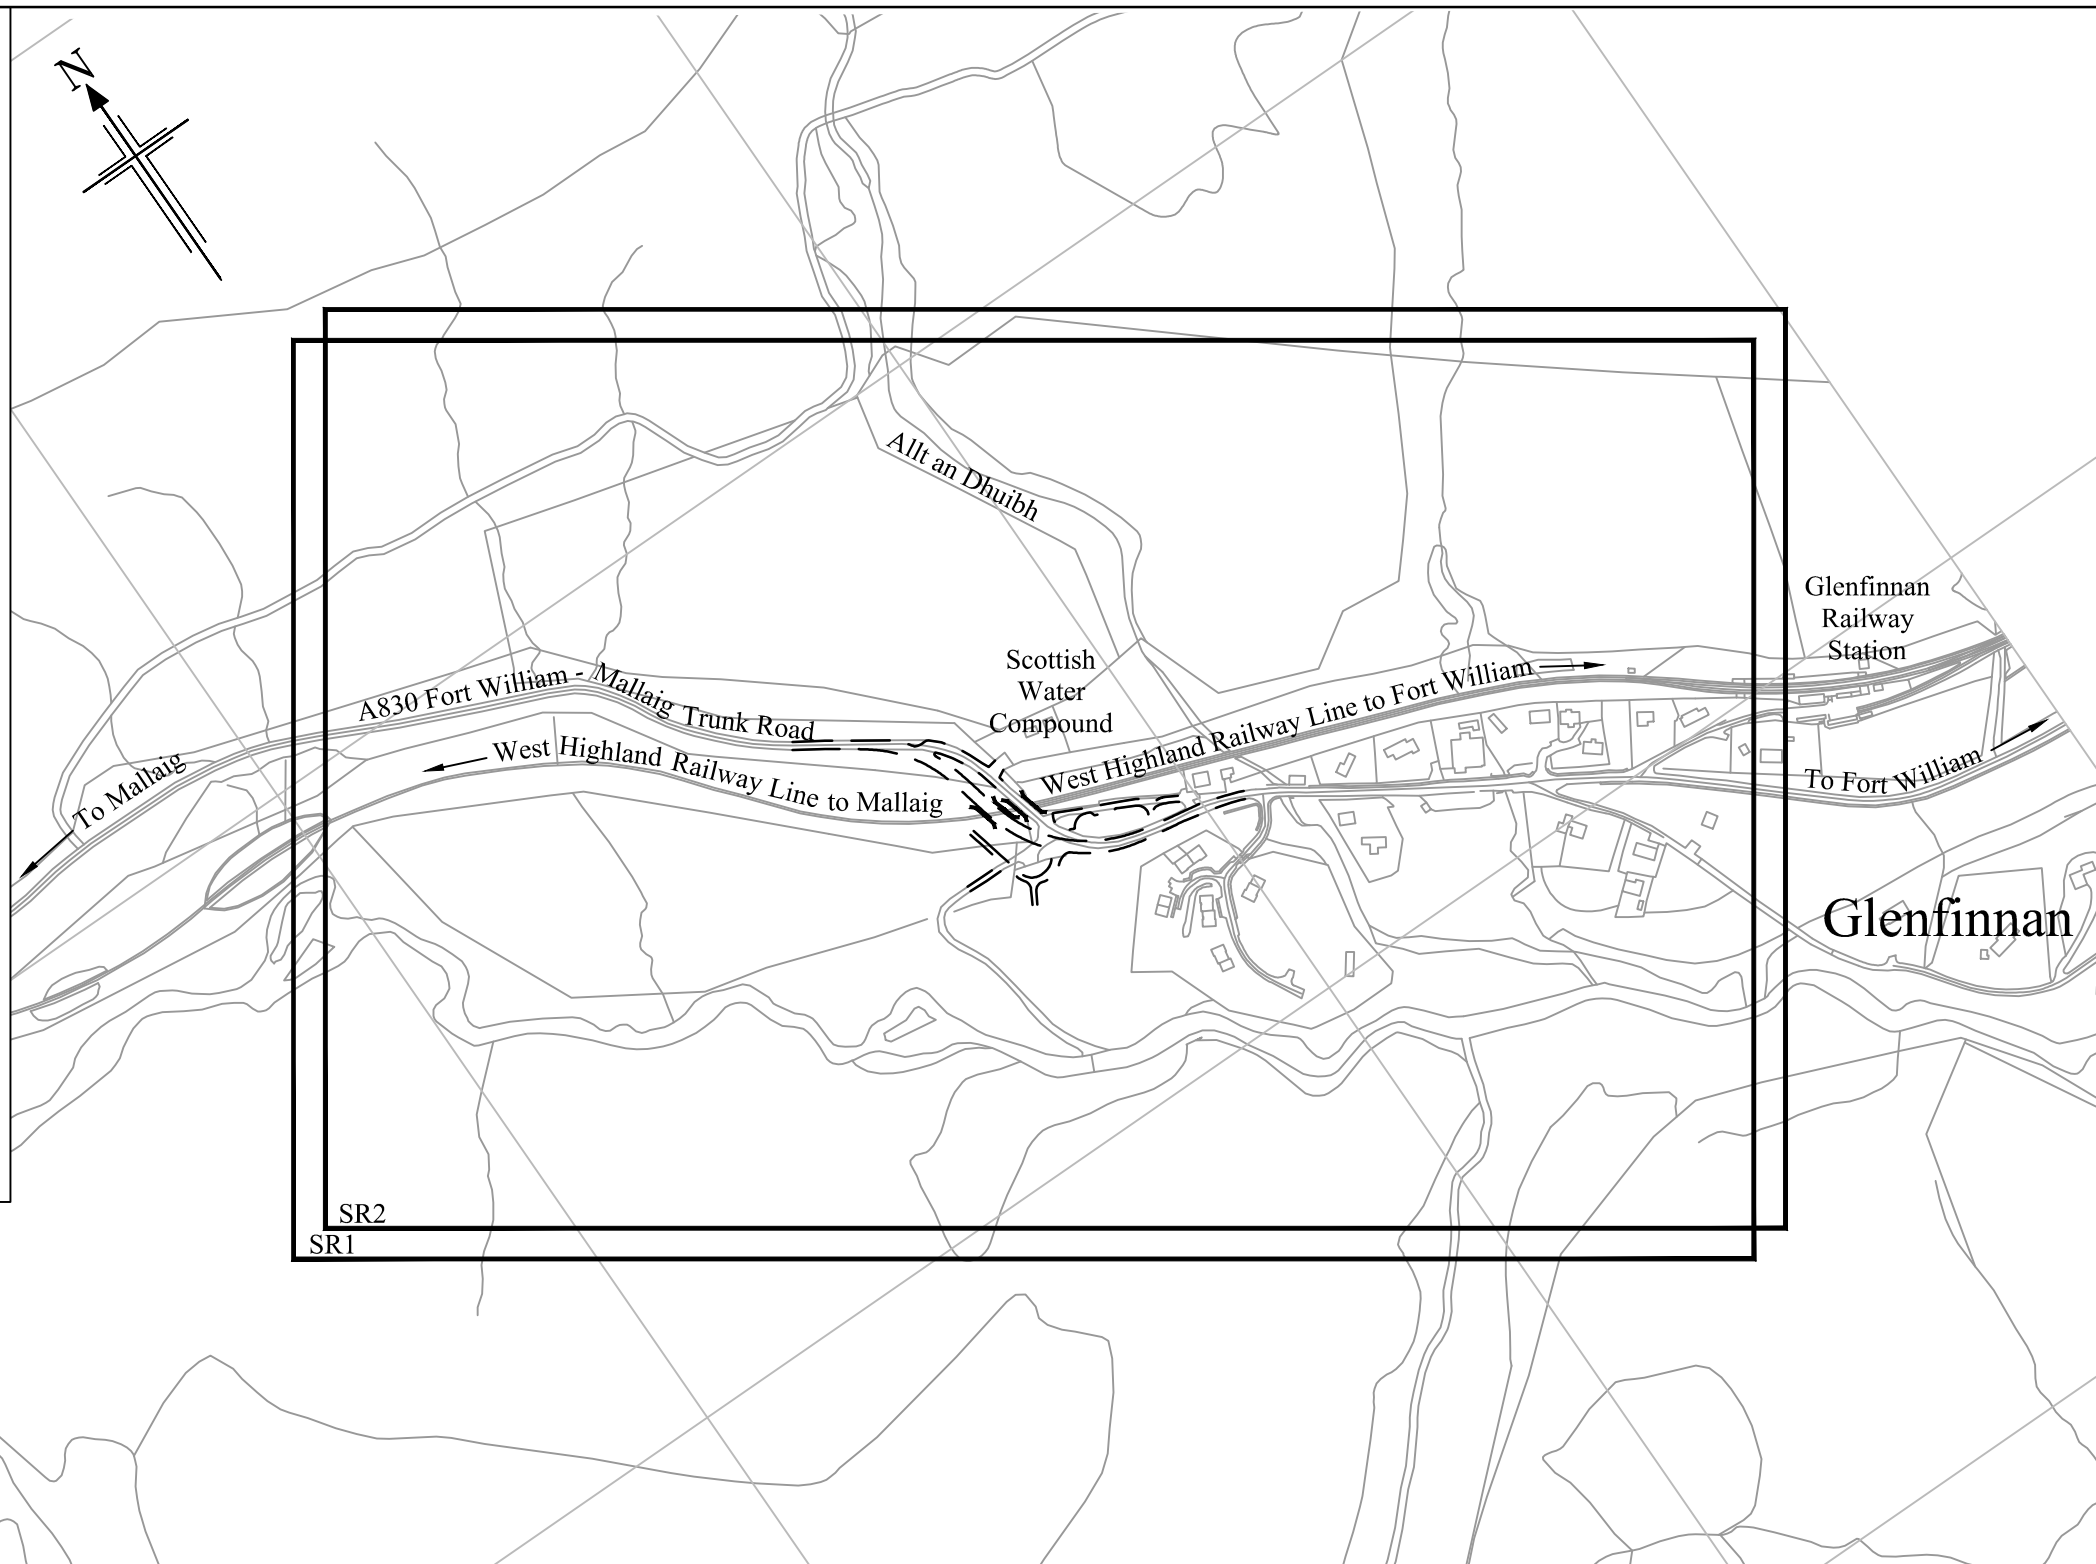

TRANSPORT
SCOTLAND
CÒMHDHAIL ALBA

Scottish Government
Riaghaltas na h-Alba
gov.scot

Legend

== == == == Associated road proposals

Location Map - Not to scale

SR2
SR1

Reproduced by permission of Ordnance Survey on behalf of HMSO.
© Crown copyright and database right 2018. All rights reserved.
Ordnance Survey Licence number 100046668.

The A830 Trunk Road
(Shlatach Rail Bridge Replacement)
(Side Roads) Order 201[]

Key Plan
Sheet 1 of 1