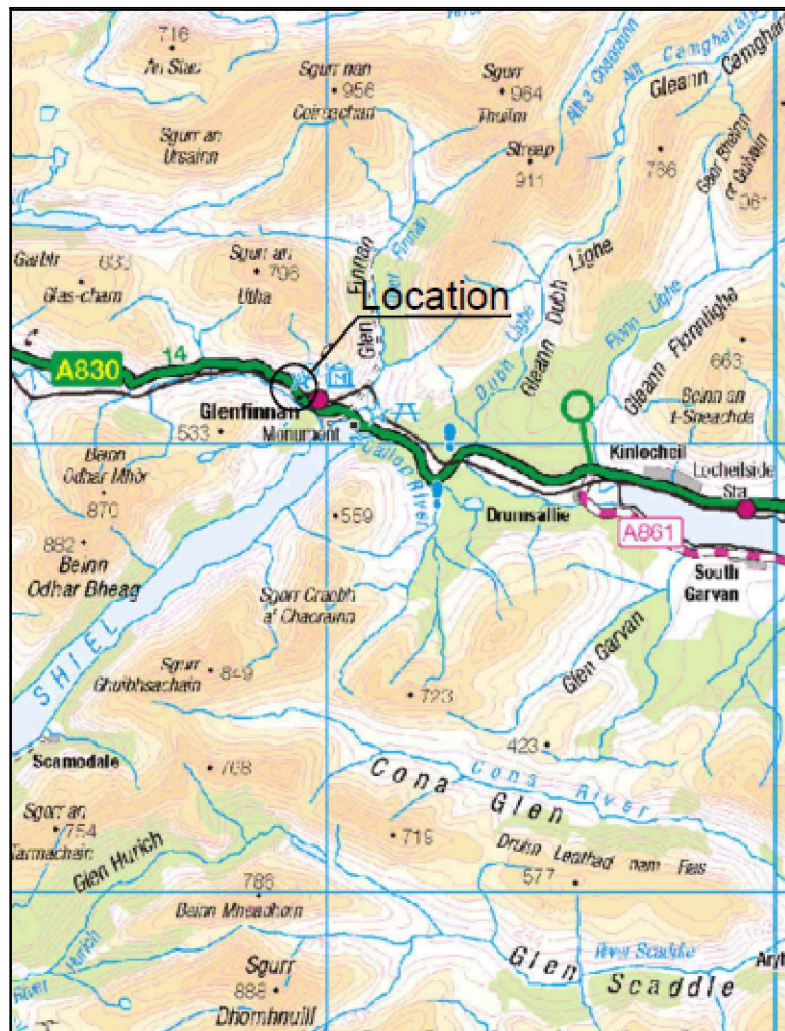

TRANSPORT
SCOTLAND
CÒMHDHAIL ALBA

Scottish Government
Riaghaltas na h-Alba
gov.scot

Legend

== == == == Associated road proposals

Location Map - Not to scale

SR2
SR1

Reproduced by permission of Ordnance Survey on behalf of HMSO.
© Crown copyright and database right 2018. All rights reserved.
Ordnance Survey Licence number 100046668.

The A830 Trunk Road
(Shlatach Rail Bridge Replacement)
(Side Roads) Order 201[]

Key Plan
Sheet 1 of 1