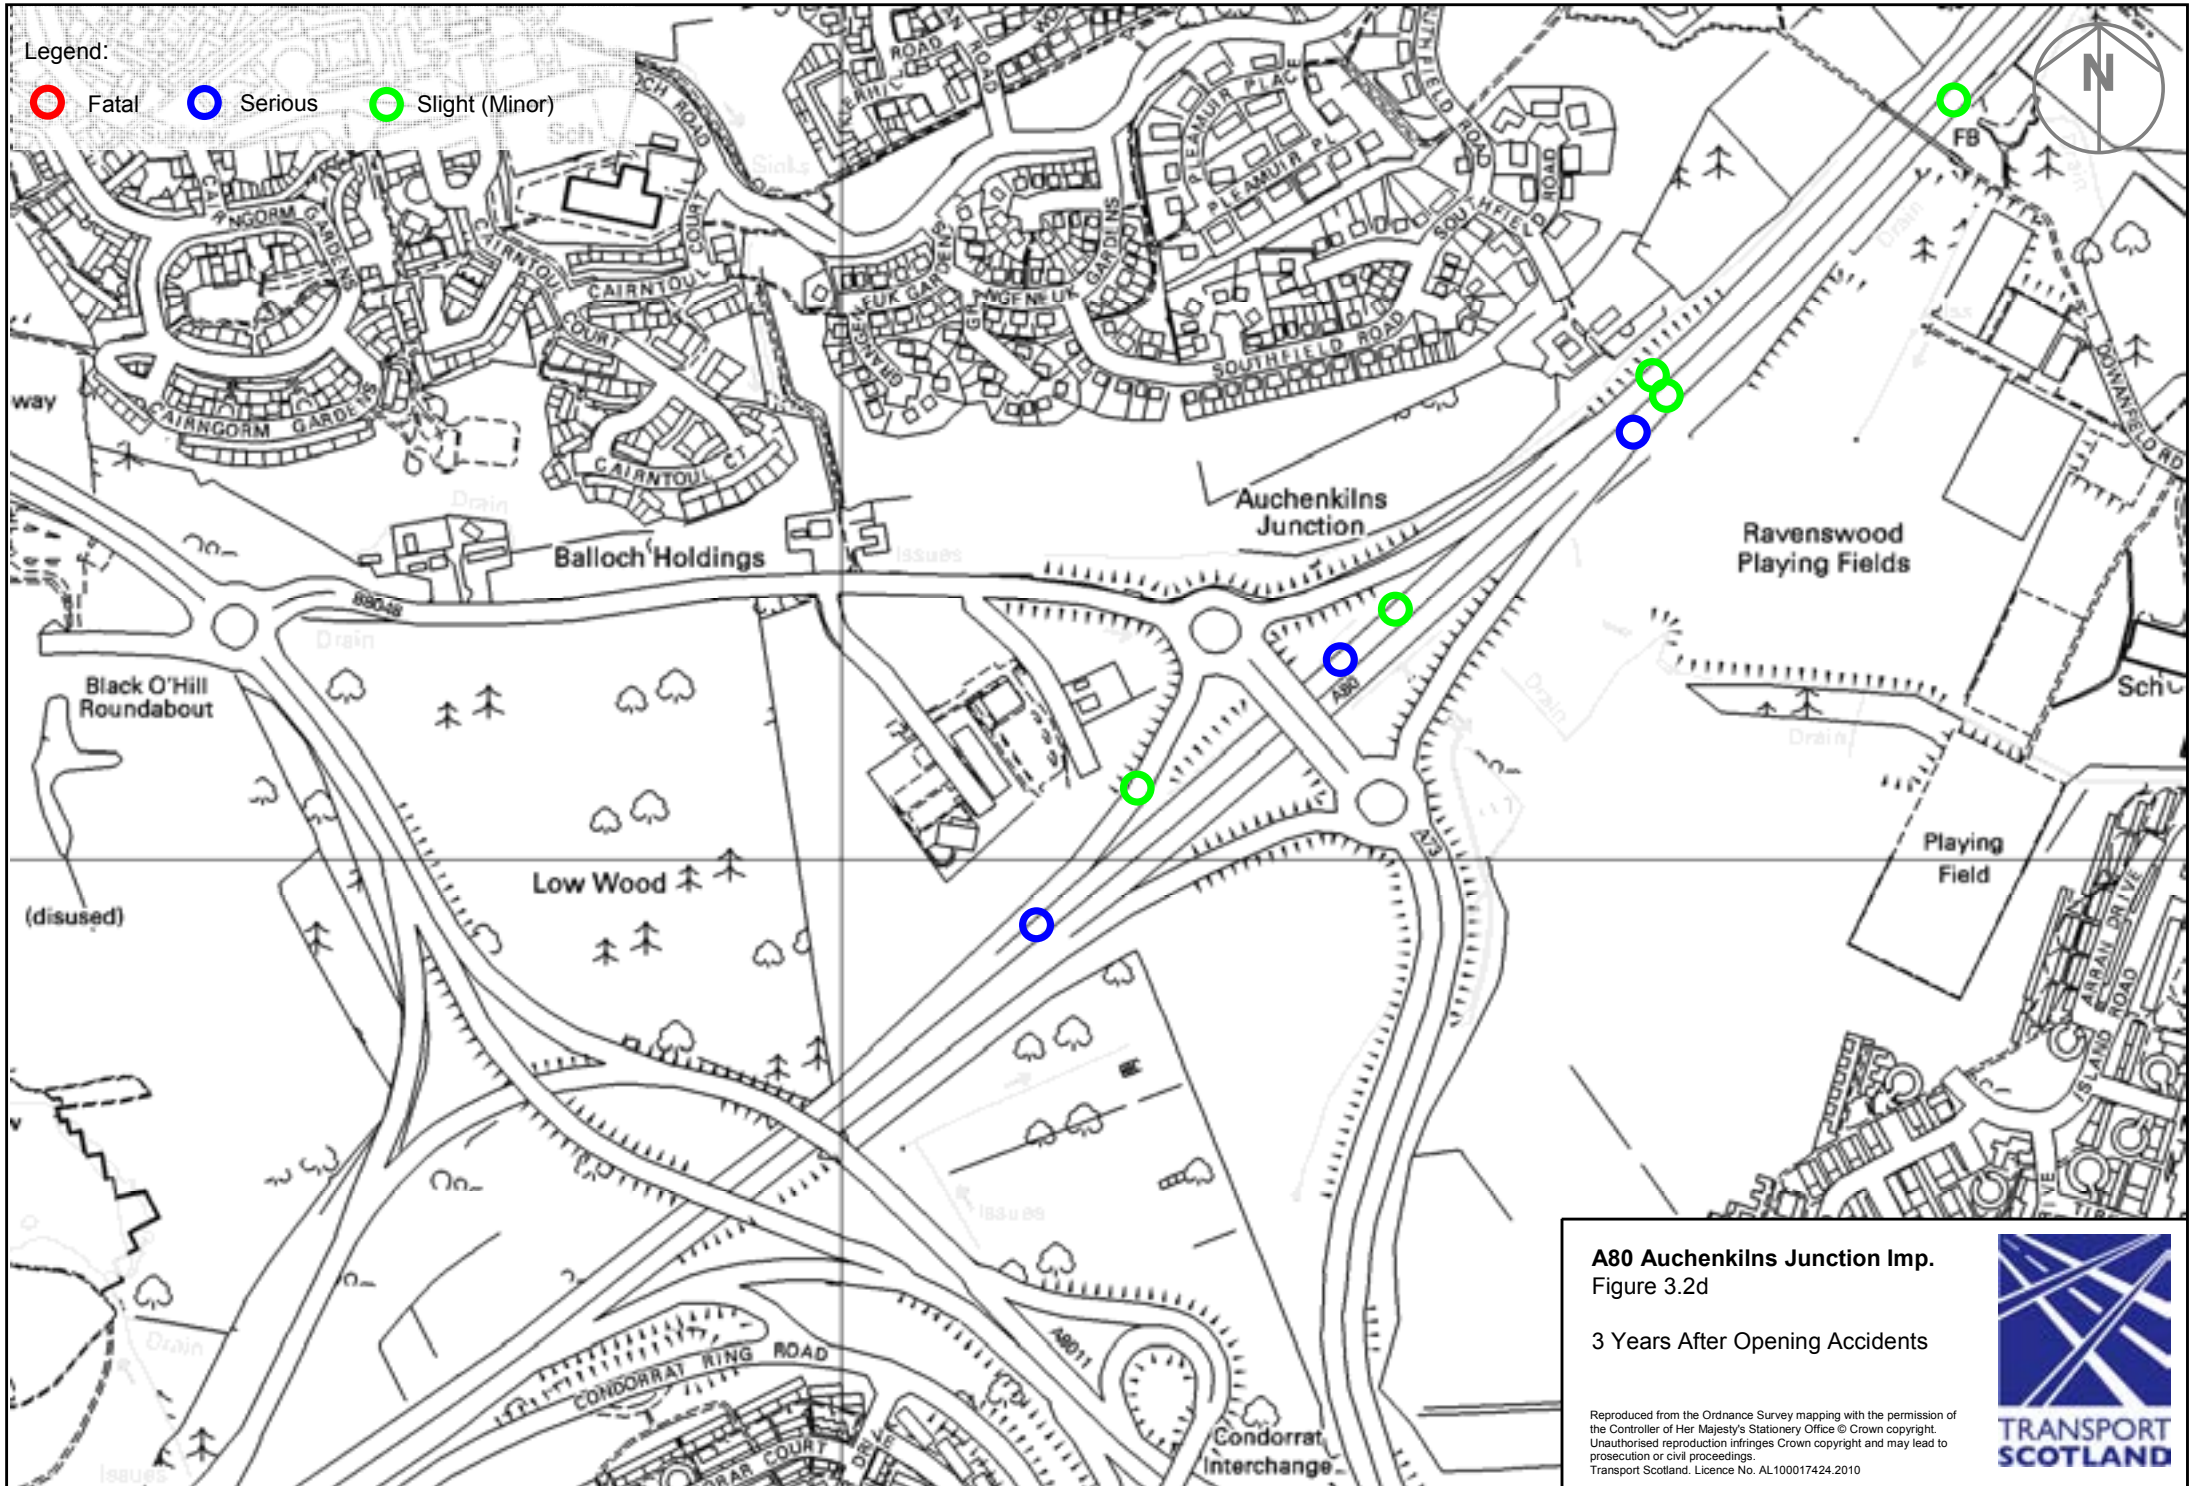

Legend:

- Fatal
- Serious
- Slight (Minor)

A80 Auchenkilns Junction Imp.
Figure 3.2d

3 Years After Opening Accidents